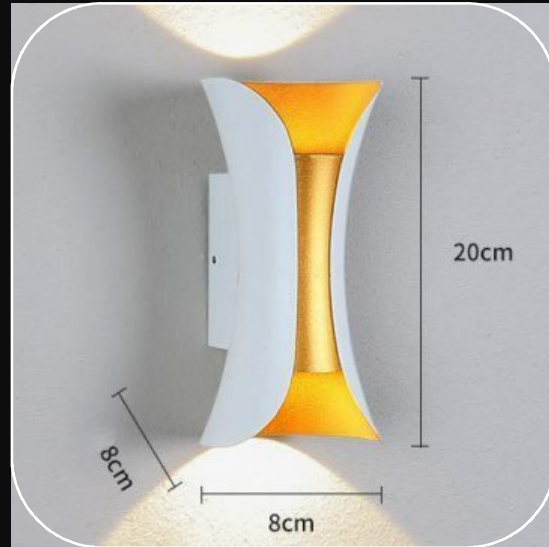

2021

WATERPROOF OUTDOOR USE

MODEL# NOW328172-WH
SIZE: W 6*H15*D7cm

MODEL# NOW328182-WG
SIZE: W 8.5*H20*D10cm

MODEL# NOW328192-BG
SIZE: W 11*H30*D12.5cm

MODEL# NOW328202-BK
SIZE: W 13*H40*D15cm

MODEL# NOW365781-BK
SIZE: 6*24cm