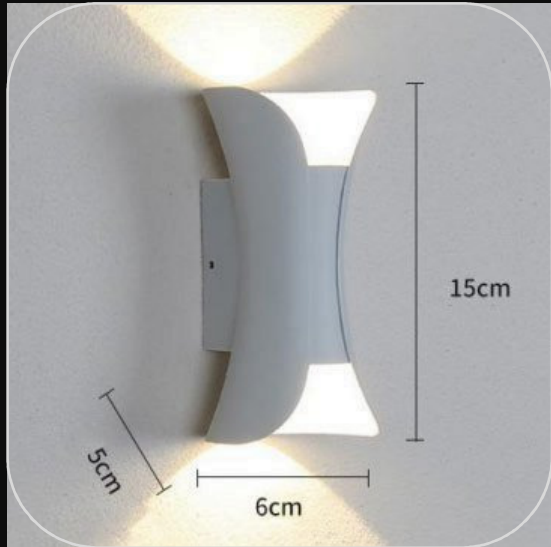

2021

WATERPROOF OUTDOOR USE

MODEL# NOW328172-WH
SIZE: W 6*H15*D7cm

MODEL# NOW328182-WG
SIZE: W 8.5*H20*D10cm

MODEL# NOW328192-BG
SIZE: W 11*H30*D12.5cm

MODEL# NOW328202-BK
SIZE: W 13*H40*D15cm

MODEL# NOW365781-BK
SIZE: 6*24cm