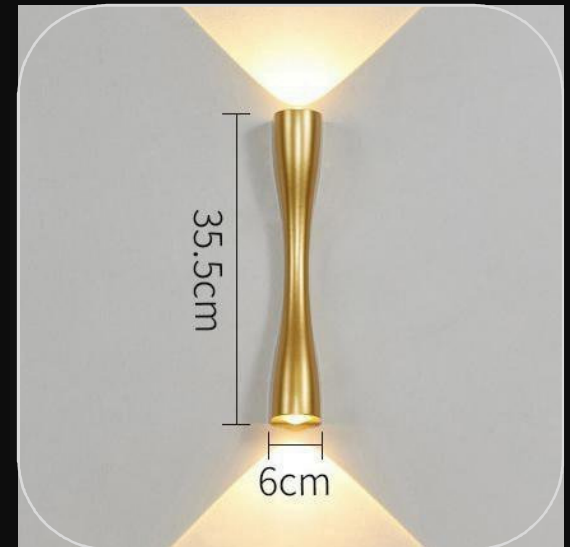

2021

WATERPROOF OUTDOOR USE

MODEL# NOW328172-WH
SIZE: W 6*H15*D7cm

MODEL# NOW328182-WG
SIZE: W 8.5*H20*D10cm

MODEL# NOW328192-BG
SIZE: W 11*H30*D12.5cm

MODEL# NOW328202-BK
SIZE: W 13*H40*D15cm

MODEL# NOW365781-BK
SIZE: 6*24cm

MODEL# NOW365771-BK
SIZE: 6*35cm

MODEL# NOW327052-BK
SIZE: W2.5"*E3.5"*H6"

MODEL# NOW327982-BK
SIZE: W4.5"*E3.1"*H5.7"

MODEL# NOW392162-BK
SIZE: W5"*E3.5"*H6.1"

MODEL# NOW327061-BK
SIZE: W2.5"*E3.5"*H3.15"